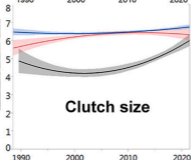

**Middle
Ural
copper
smelter**

Zones:

Heavy pollution

Moderate pollution

Unpolluted

Ficedula hypoleuca

**Slow reproductive
recovery**

Year