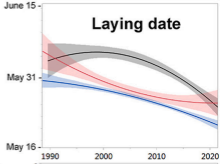

**Middle
Ural
copper
smelter**

Zones:

Heavy pollution

Moderate pollution

Unpolluted

Ficedula hypoleuca

**Slow reproductive
recovery**

Year