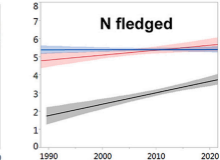

**Middle
Ural
copper
smelter**

Zones:

Heavy pollution

Moderate pollution

Unpolluted

Ficedula hypoleuca

**Slow reproductive
recovery**

Year