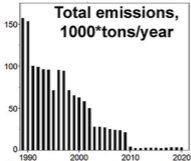

**Middle
Ural
copper
smelter**

Zones:

Heavy pollution

Moderate pollution

Unpolluted

Ficedula hypoleuca

**Slow reproductive
recovery**

Year