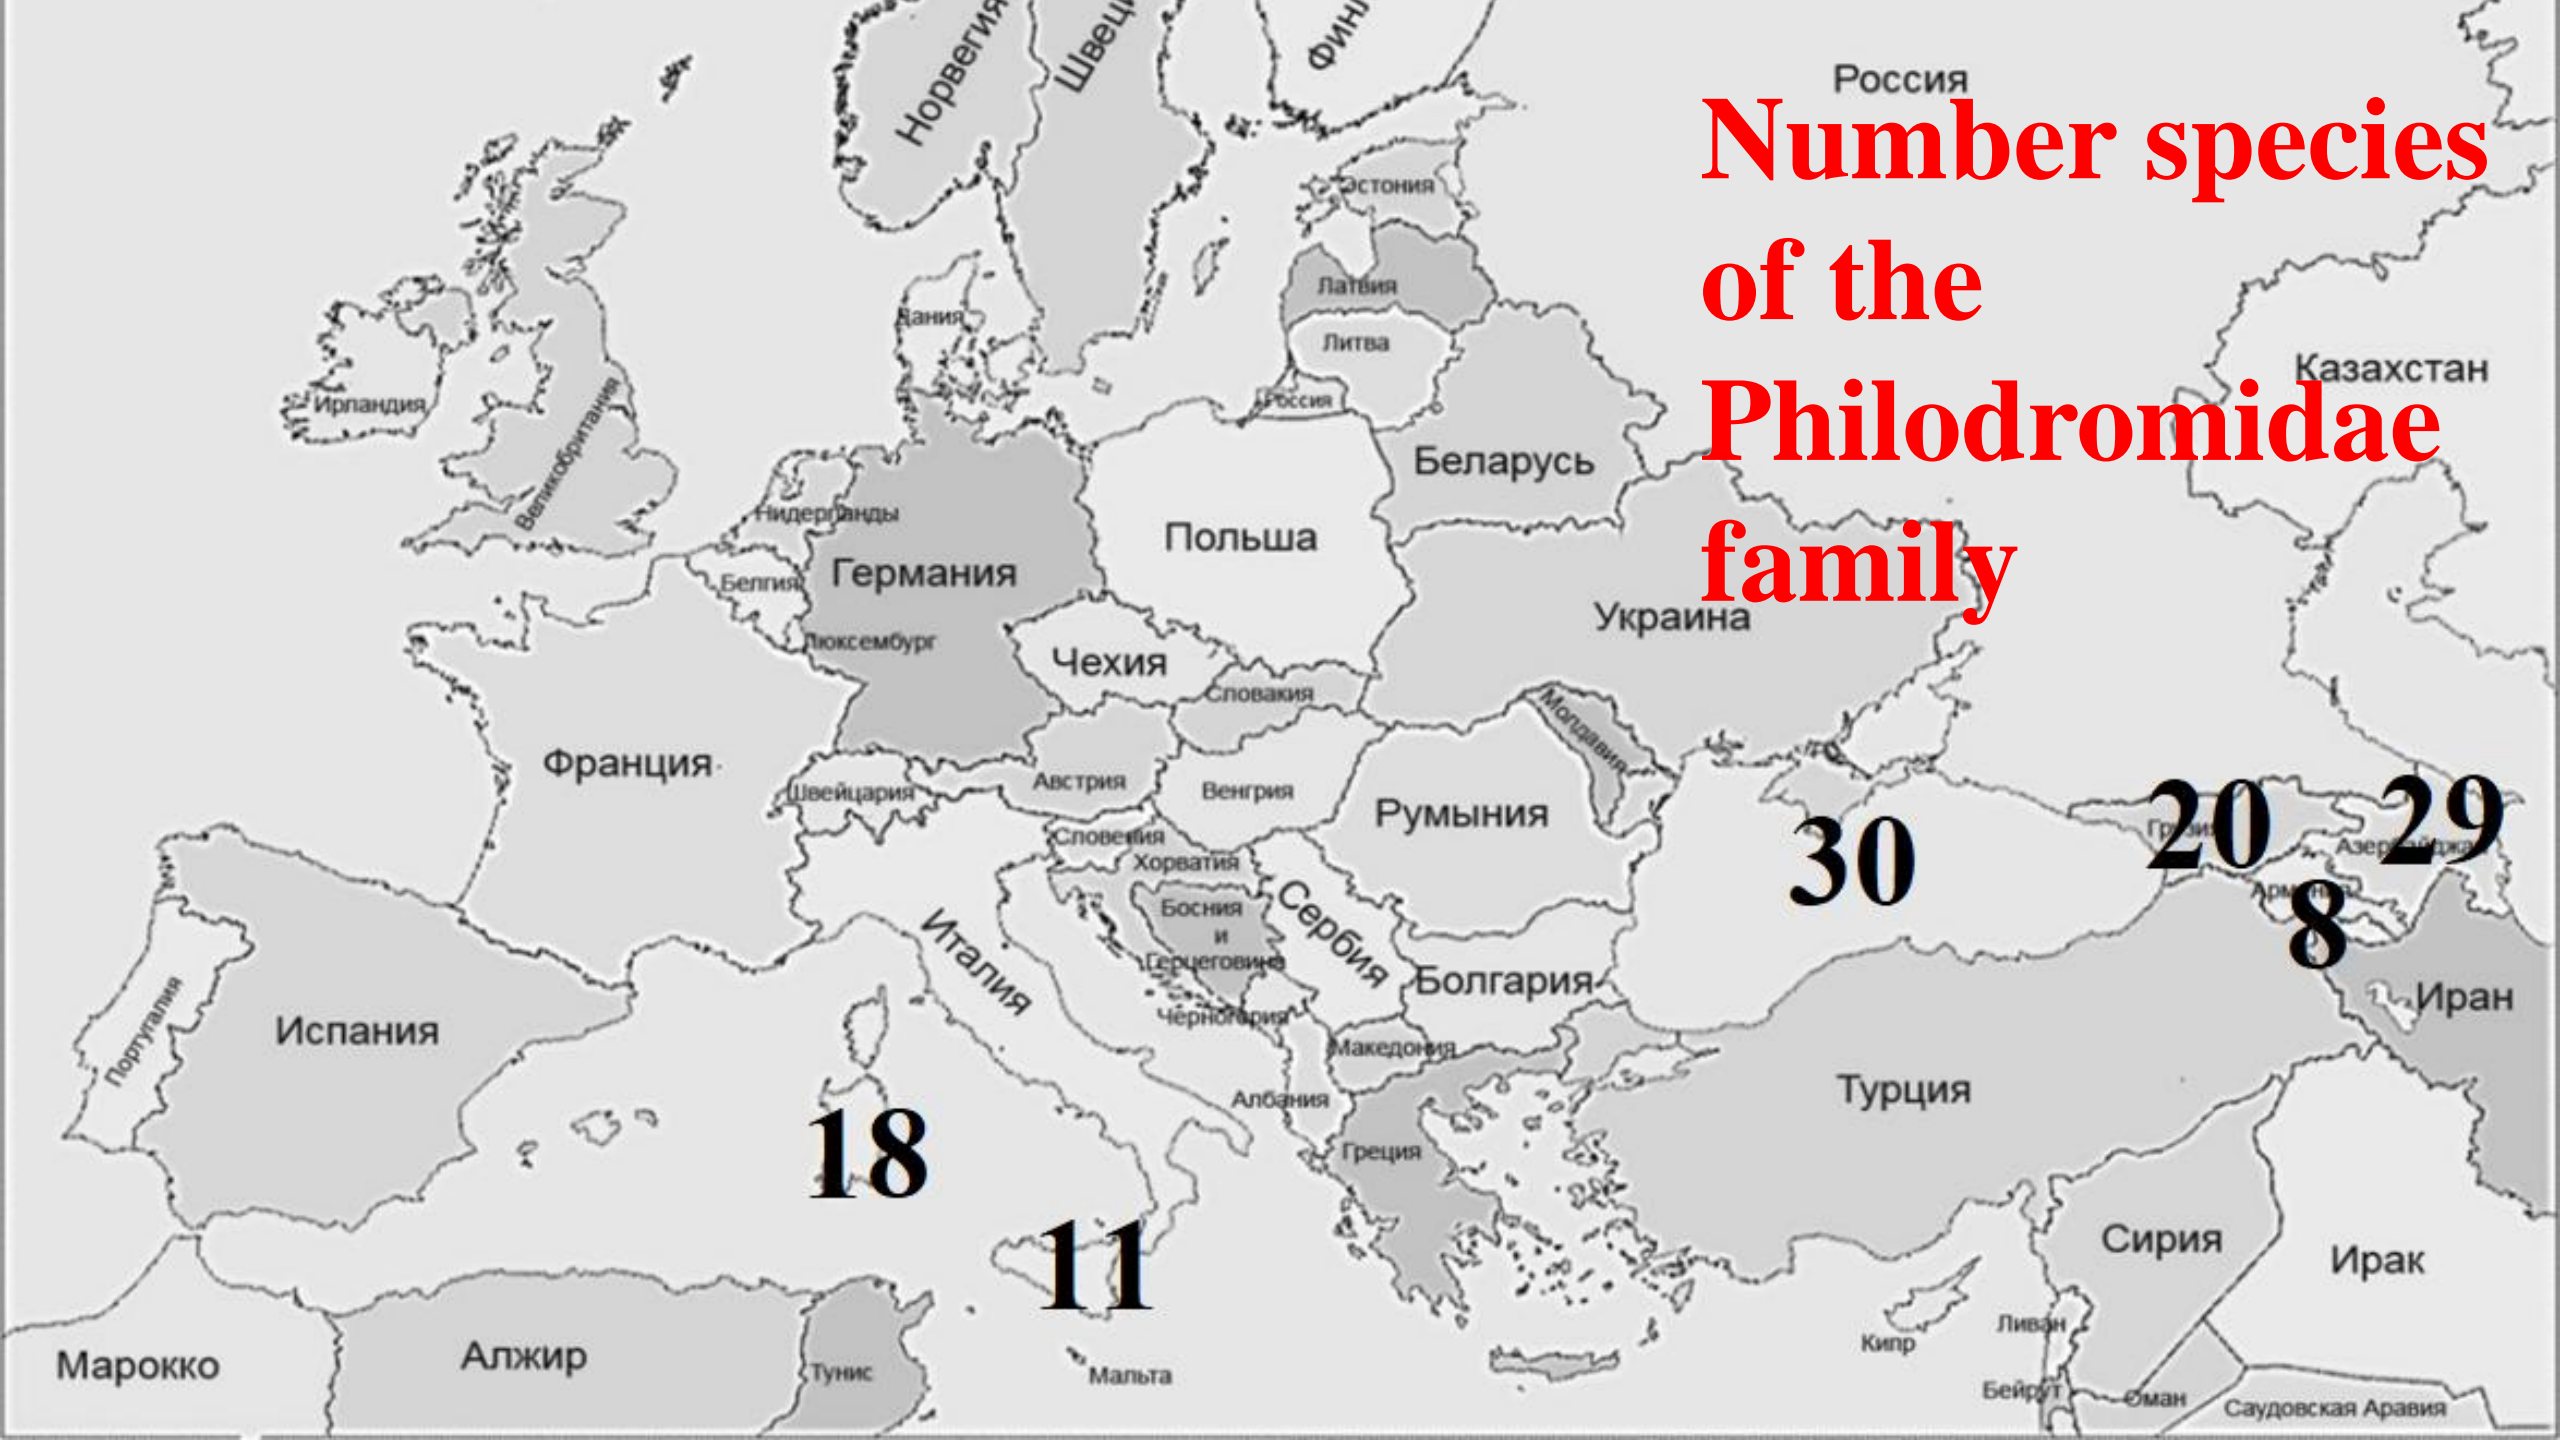

Number species of the Philodromidae family