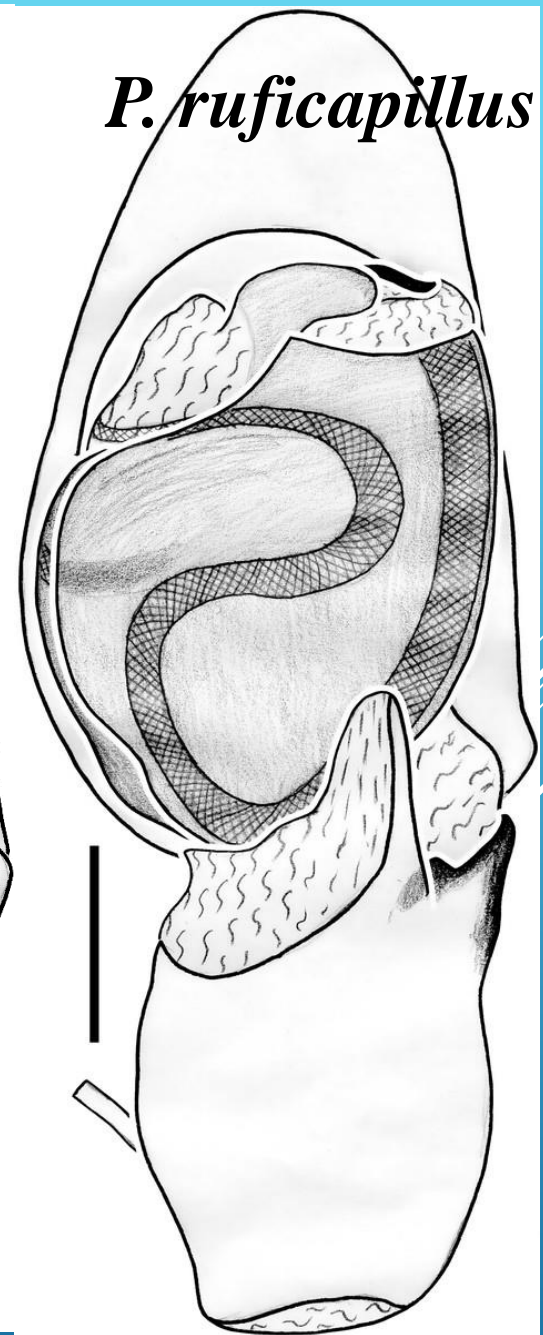

Decorative white lines consisting of several parallel diagonal strokes in the bottom right corner of the slide.

The first Philodromidae species from Crimea – *Philodromus aureolus* (Clerck, 1758) and *Philodromimus dispar* (Walckenaer, 1826) – was reported by **T. Thorell, 1875**.

*Pulchellochlamydomonas*  
Wunderlich,  
2012

*P. medius*

Muster et al. 2007

*P. medius*

*P. ruficapillus*

*Ph. longipalpis*

*Ph. buchari*

*Ph. longipalpis* *Ph. buchari*