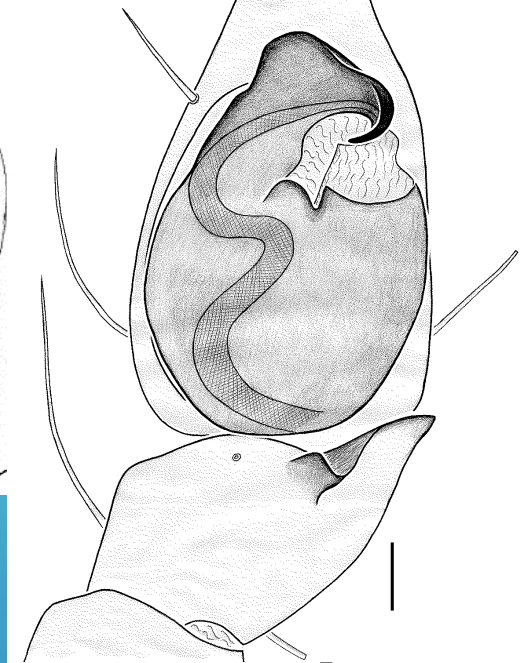

Th. atratus

Th. vulgaris