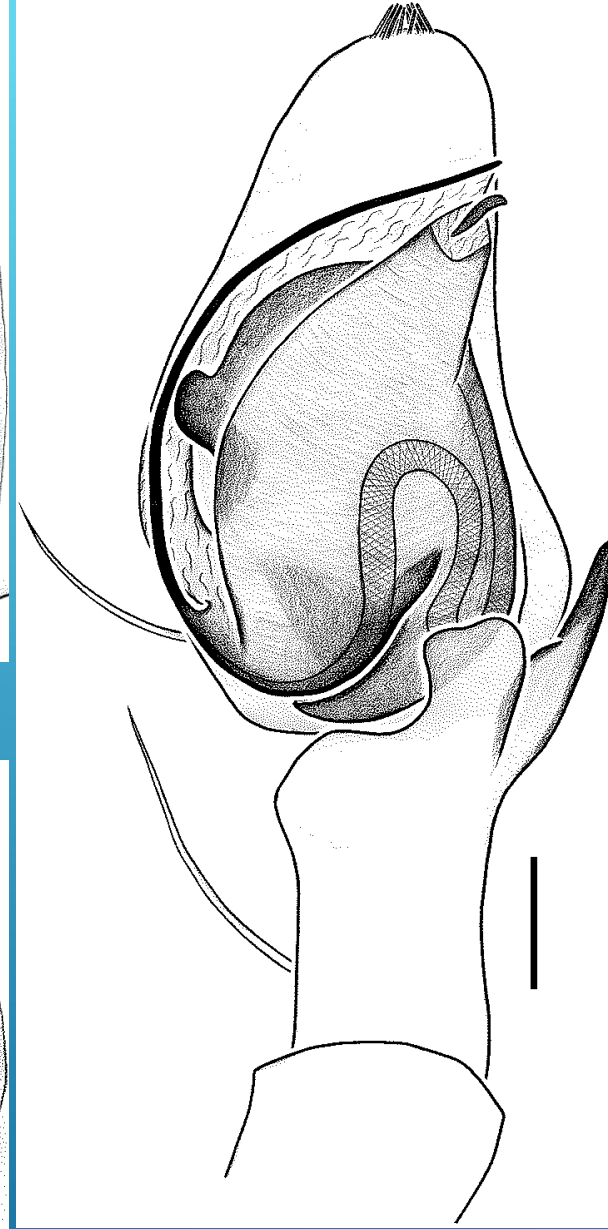

T. albidus

Tibellomimus Gertsch, 1933