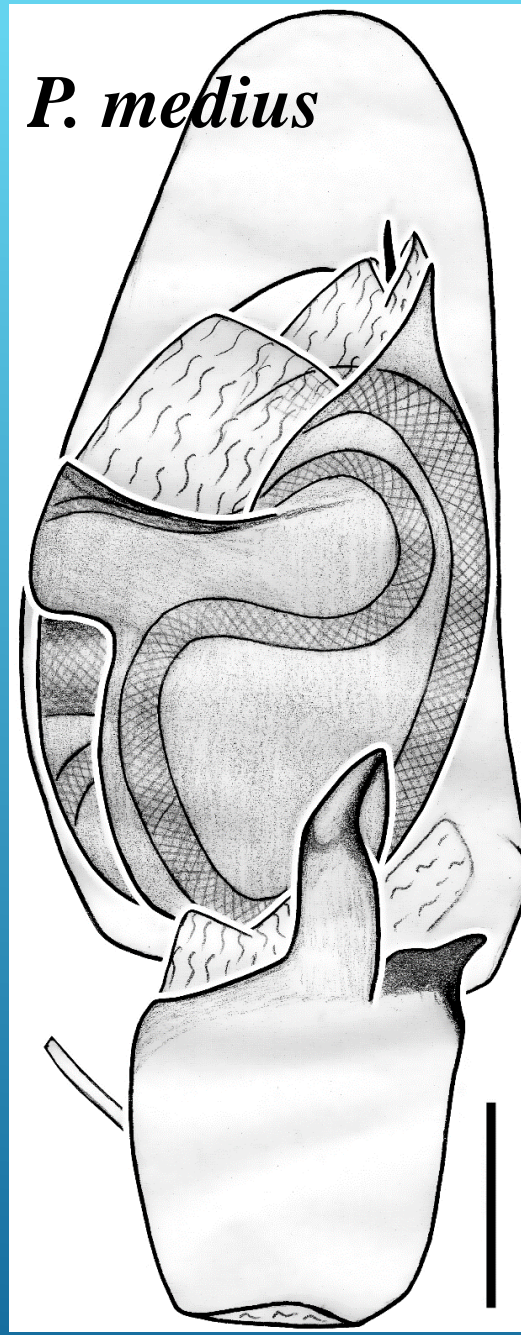

Decorative white lines consisting of several parallel diagonal strokes in the bottom right corner of the slide.

The first Philodromidae species from Crimea – *Philodromus aureolus* (Clerck, 1758) and *Philodromimus dispar* (Walckenaer, 1826) – was reported by **T. Thorell, 1875**.

*T. albidus*

*T. rufus*

*T. albidus*

*T. rufus*

*Tibellomimus* Gertsch, 1933

● - *Philodromus albidus*

■ - *Philodromus rufus*

*P. ruficapillus*

*Pulchellochlamydomonas*  
Wunderlich,  
2012

*P. medius*

Muster et al. 2007

*P. medius*

*P. ruficapillus*

*Ph. longipalpis*

*Ph. buchari*

*Ph. longipalpis* *Ph. buchari*